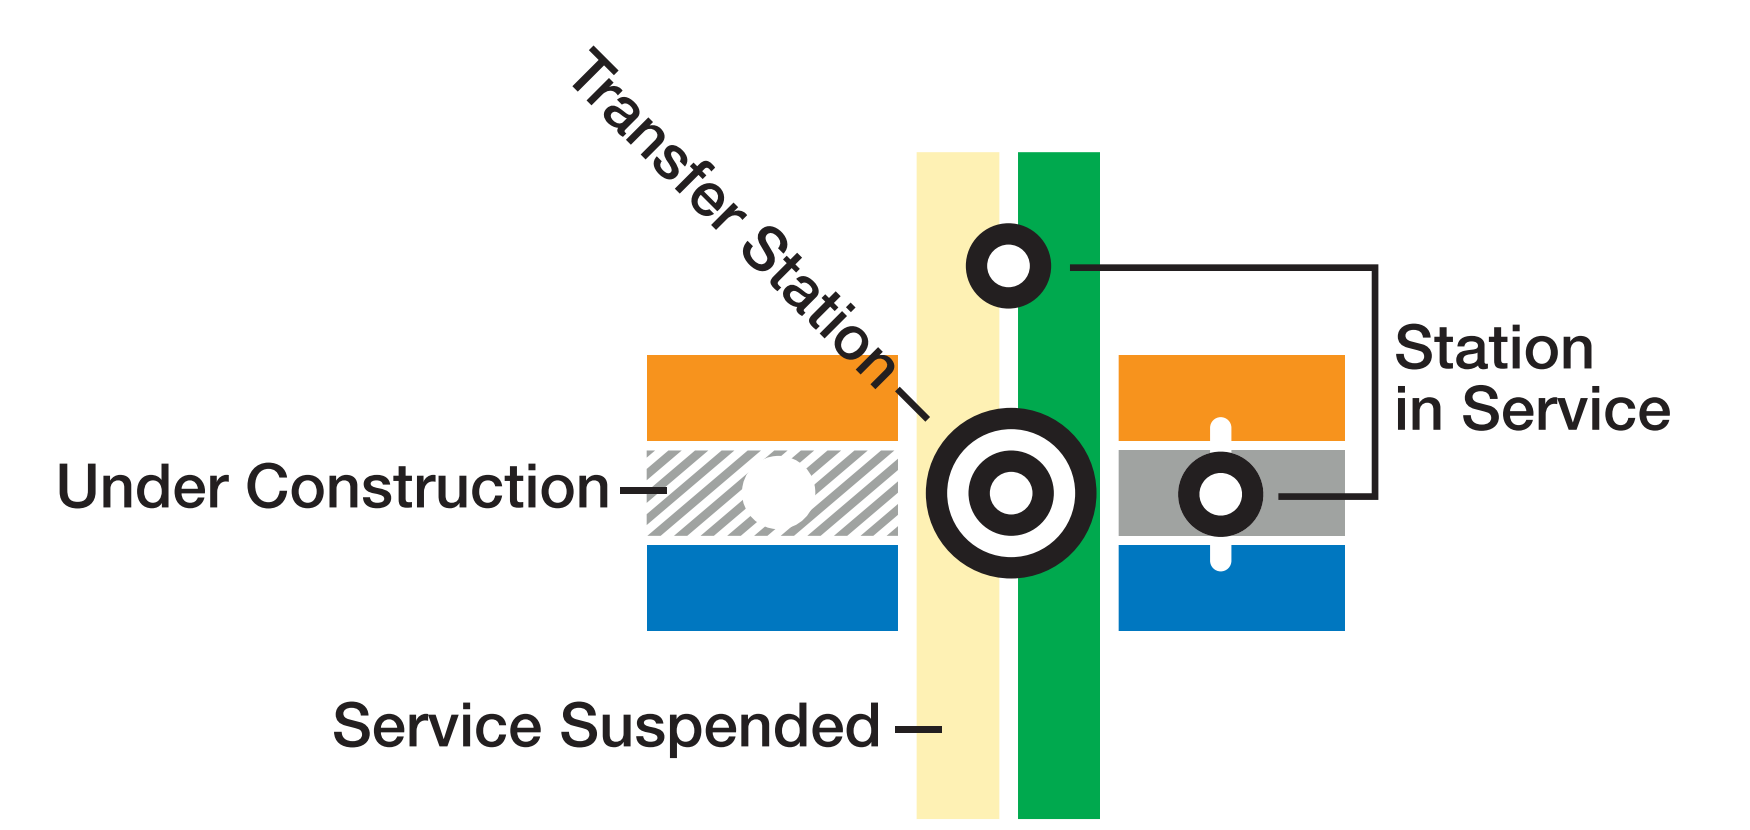

Legend

- RD** Red Line • Glenmont / Shady Grove
- OR** Orange Line • New Carrollton / Vienna
- BL** Blue Line • Ronald Reagan Washington National Airport / Largo Town Center / New Carrollton
- GR** Green Line • Branch Ave / Greenbelt
- SV** Silver Line • Wiehle-Reston East / Largo Town Center

Station Features

- Bus to Airport
- Parking
- Hospital
- Airport

Connecting Rail Systems

Effective: Sept. 10 - Oct. 22, 2022

No YL service
No BL YL service south of Ronald Reagan Washington National Airport
BL trains will also operate between Ronald Reagan Washington National Airport and New Carrollton
 Free shuttle service available at closed stations
 Station Closed Station Open Transfer Station